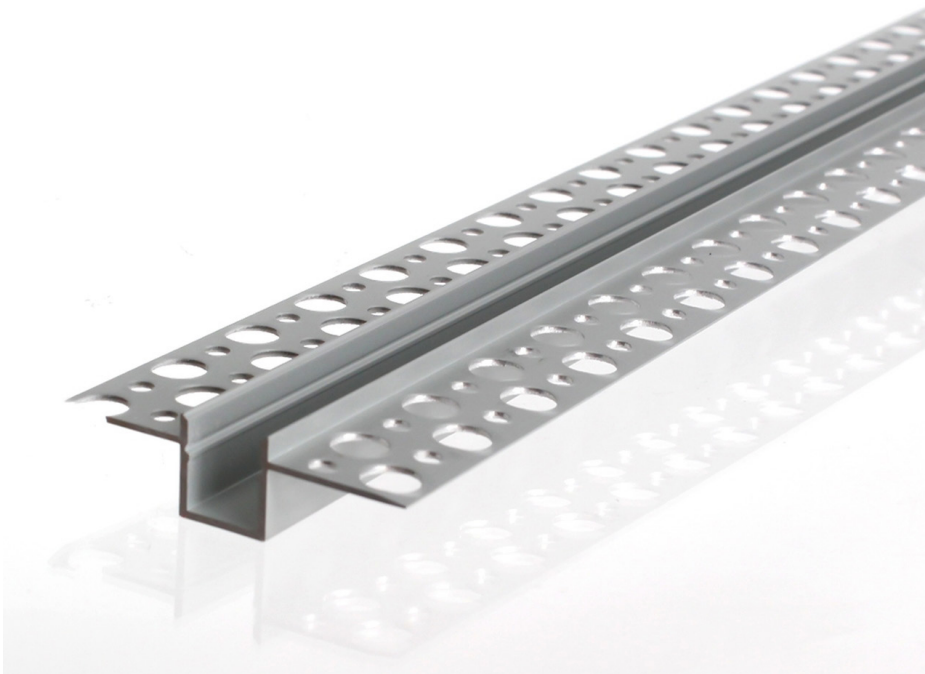

PLASTER-IN SLIM RECESSED LED ALUMINIUM CHANNEL, IP20 (2M, 3M AND CUSTOM LENGTHS)

| SKU: 5213

tagra®

 tagra-lighting.co.uk

 0161 442 1180

 orders@tagra-lighting.co.uk

FEATURES & BENEFITS

- Our modern Plaster in extrusions - trimless profiles for recessing into plastered walls and ceilings for an incredible seamless diffused light output.
- This innovative product is designed to plaster in to plaster board for an beautiful seamless lighting effect. Available in 2 and 3m lengths or custom metered lengths.
- Simply screw the profile into 10mm drywall and plaster over then add the diffuser.
- Available in bespoke lengths.
- Perfect for indoor and outdoor use.

IP20

SILVER

Anti-Corrosion

UV Resistant

8mm

Tape Width

TECHNICAL INFORMATION

Profile Specifications

	2M	3M
SKU Code	5213-2M	5213-3M
Length	2000mm	3000mm
External Dims	W 52.1mm x H 13.3mm	W 52.1mm x H 13.3mm
Internal Dims	W 9.5mm x H 10mm	W 9.5mm x H 10mm
Material	Aluminium	Aluminium
Colour	Silver	Silver
IP Rating	IP20	IP20
Max Tape Width	8mm	8mm