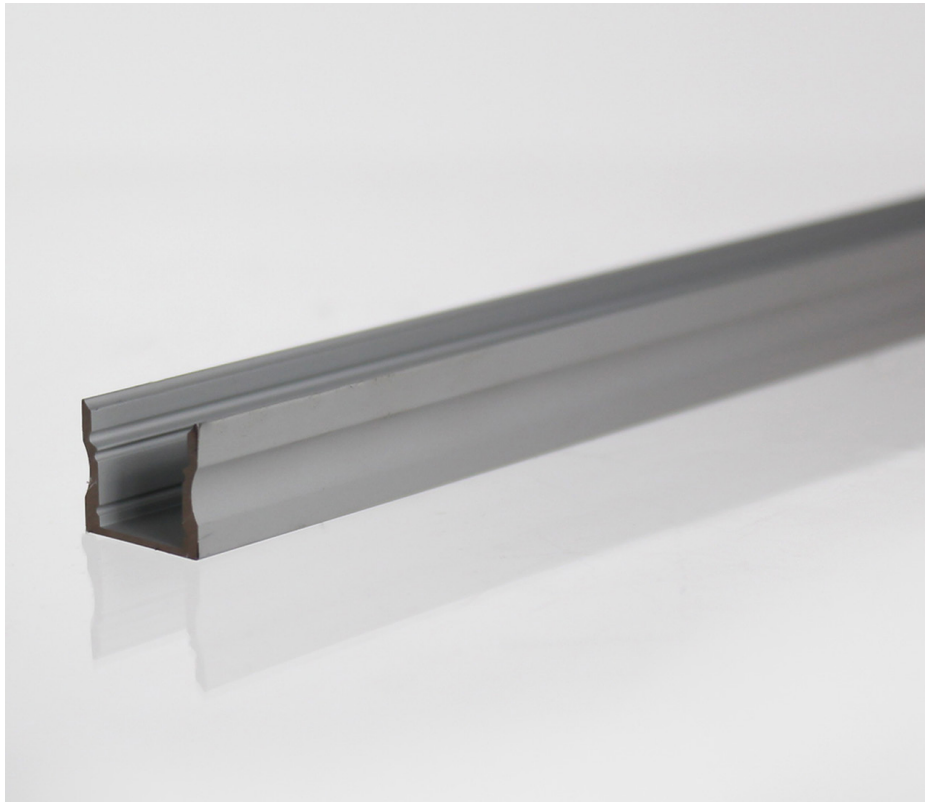

# 17.1X14.5MM EXTRA DEEP LED ALUMINIUM CHANNEL, IP20 (2M, 3M AND CUSTOM LENGTHS)

| SKU: CHAN-171145

tagra®

 [tagra-lighting.co.uk](https://tagra-lighting.co.uk)

 0161 442 1180

 [orders@tagra-lighting.co.uk](mailto:orders@tagra-lighting.co.uk)

## FEATURES & BENEFITS

- This channel is a deeper profile ideal for combatting spotting of individual LEDs. These channels with no trim are suitable for housing and protecting our LED strips. They allow a flush install into grooves or furniture pieces as well as prevent the much unwanted secondary refraction from reflective surfaces.

- They also act as a heat sink for them as well, which in turn will increase the LEDs lifetime as well as slowing down any brightness degradation over time.

- Suitable for both dry and damp locations.

- Available in bespoke lengths.

IP20

SILVER

BLACK

WHITE

Anti-Corrosion

UV Resistant

12mm

Tape Width