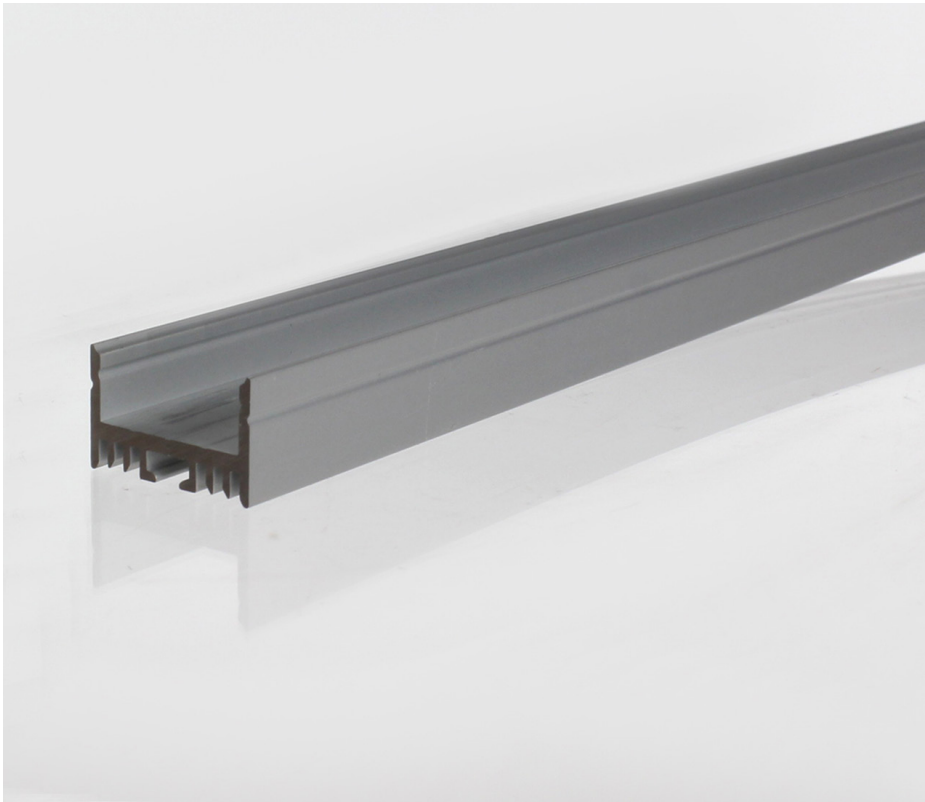

25X16.8MM CHUNKY LED ALUMINIUM CHANNEL, IP20 (2M, 3M AND CUSTOM LENGTHS)

| SKU: CHAN-20168

tagra®

 tagra-lighting.co.uk

 0161 442 1180

 orders@tagra-lighting.co.uk

FEATURES & BENEFITS

- This aluminium profile is thicker and more robust than our standard profiles, making it ideal for larger commercial and industrial installations. With 20mm internal width it is even capable of housing two of our standard width LED strips side by side.
- These Recessed Flat Aluminium Channels allow for a flush install into grooves or furniture pieces. They also work as a heat sink, which aids the LEDs lifespan as well as slowing down any brightness degradation over time.
- Suitable for both dry and damp locations.
- Available in bespoke lengths.

IP20

SILVER

Anti-Corrosion

UV Resistant

20mm

Tape Width

TECHNICAL INFORMATION

Profile Specifications

	2M	3M
SKU Code	CHAN-20168-2M	CHAN-20168-3M
Length	2000mm	3000mm
External Dims	W 25mm x H 16.8mm	W 25mm x H 16.8mm
Internal Dims	W 22mm x H 10.3mm	W 22mm x H 10.3mm
Material	Aluminium	Aluminium
Colour	Silver	Silver
IP Rating	IP20	IP20
Max Tape Width	20mm	20mm