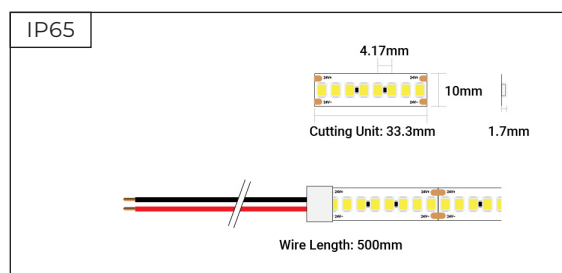

Professional Super Bright, 24V, 240 LEDs per metre pg. 1-3

Professional Super Bright
- 24V - 240 LEDs per metre

Available in:

Dimensions

Electrical Data

SKU	Voltage	Current Consumption			Power Consumption		
		Max.	Typ.	5m	Max.	Typ.	5m
PB24-27K-240-5M-80	24V	0.92A/m	0.83A/m	3.5A	22.0W/m	20.0W/m	84.0W
PB24-27K-240-5M-80-IP	24V	0.92A/m	0.83A/m	3.5A	22.0W/m	20.0W/m	84.0W
PB24-3K-240-5M-80	24V	0.92A/m	0.83A/m	3.5A	22.0W/m	20.0W/m	84.0W
PB24-3K-240-5M-80-IP	24V	0.92A/m	0.83A/m	3.5A	22.0W/m	20.0W/m	84.0W
PB24-4K-240-5M-80	24V	0.92A/m	0.83A/m	3.5A	22.0W/m	20.0W/m	84.0W
PB24-4K-240-5M-80-IP	24V	0.92A/m	0.83A/m	3.5A	22.0W/m	20.0W/m	84.0W
PB24-6K-240-5M-80	24V	0.92A/m	0.83A/m	3.5A	22.0W/m	20.0W/m	84.0W
PB24-6K-240-5M-80-IP	24V	0.92A/m	0.83A/m	3.5A	22.0W/m	20.0W/m	84.0W

Photometric & Light Data

SKU	Colour Temp	Dimmable	SDCM	Beam Angle
PB24-27K-240-5M-80	2700K	Yes	< 2	120°
PB24-27K-240-5M-80-IP	2700K	Yes	< 2	120°
PB24-3K-240-5M-80	3000K	Yes	< 2	120°
PB24-3K-240-5M-80-IP	3000K	Yes	< 2	120°
PB24-4K-240-5M-80	4000K	Yes	< 2	120°
PB24-4K-240-5M-80-IP	4000K	Yes	< 2	120°
PB24-6K-240-5M-80	6000K	Yes	< 2	120°
PB24-6K-240-5M-80-IP	6000K	Yes	< 2	120°

SKU	IP Rating	Cut Points	Cable Length	Cable End	LEDs / m
PB24-27K-240-5M-80	IP20	33.3mm	500mm	Dual End	240 LEDs
PB24-27K-240-5M-80-IP	IP65	33.3mm	500mm	Dual End	240 LEDs
PB24-3K-240-5M-80	IP20	33.3mm	500mm	Dual End	240 LEDs
PB24-3K-240-5M-80-IP	IP65	33.3mm	500mm	Dual End	240 LEDs
PB24-4K-240-5M-80	IP20	33.3mm	500mm	Dual End	240 LEDs
PB24-4K-240-5M-80-IP	IP65	33.3mm	500mm	Dual End	240 LEDs
PB24-6K-240-5M-80	IP20	33.3mm	500mm	Dual End	240 LEDs
PB24-6K-240-5M-80-IP	IP65	33.3mm	500mm	Dual End	240 LEDs

SKU	Length	Width	Height
PB24-27K-240-5M-80	5000mm	10mm	1.6mm
PB24-27K-240-5M-80-IP	5000mm	10mm	1.7mm
PB24-3K-240-5M-80	5000mm	10mm	1.6mm
PB24-3K-240-5M-80-IP	5000mm	10mm	1.7mm
PB24-4K-240-5M-80	5000mm	10mm	1.6mm
PB24-4K-240-5M-80-IP	5000mm	10mm	1.7mm
PB24-6K-240-5M-80	5000mm	10mm	1.6mm
PB24-6K-240-5M-80-IP	5000mm	10mm	1.7mm