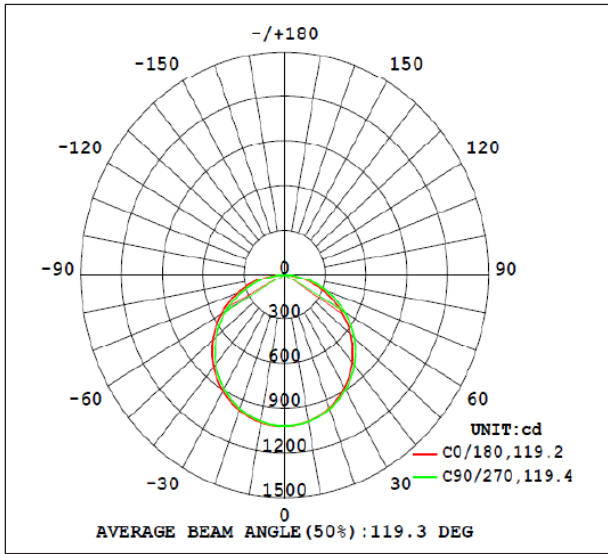

Photometric Data (1000mm)