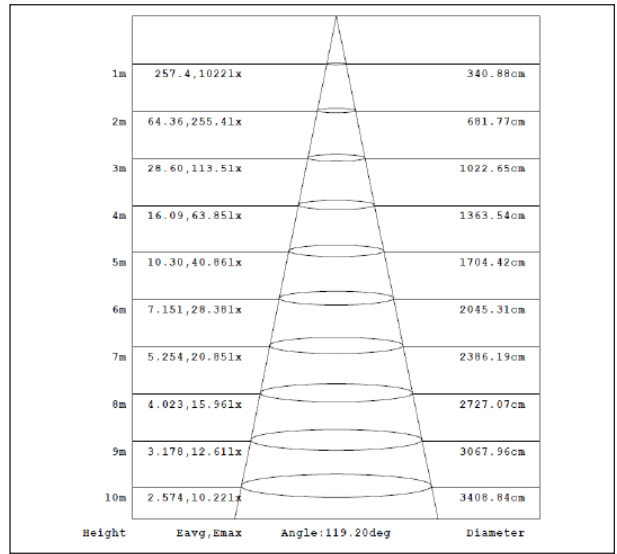

Photometric Data (1000mm)

AAI Figure