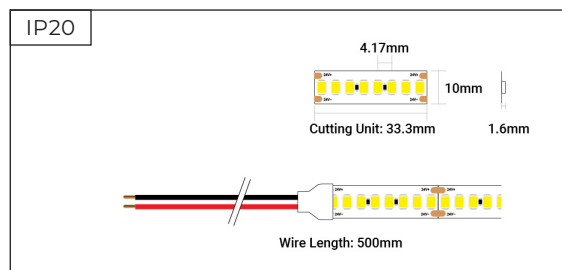

Professional Super Bright, 24V, 240 LEDs per metre pg. 1-3

Professional Super Bright
- 24V - 240 LEDs per metre

Available in:

Dimensions

Electrical Data

SKU	Voltage	Current Consumption			Power Consumption		
		Max.	Typ.	5m	Max.	Typ.	5m
PB24-27K-240-5M-80	24V	0.92A/m	0.83A/m	3.5A	22.0W/m	20.0W/m	84.0W
PB24-27K-240-5M-80-IP	24V	0.92A/m	0.83A/m	3.5A	22.0W/m	20.0W/m	84.0W
PB24-3K-240-5M-80	24V	0.92A/m	0.83A/m	3.5A	22.0W/m	20.0W/m	84.0W
PB24-3K-240-5M-80-IP	24V	0.92A/m	0.83A/m	3.5A	22.0W/m	20.0W/m	84.0W
PB24-4K-240-5M-80	24V	0.92A/m	0.83A/m	3.5A	22.0W/m	20.0W/m	84.0W
PB24-4K-240-5M-80-IP	24V	0.92A/m	0.83A/m	3.5A	22.0W/m	20.0W/m	84.0W
PB24-6K-240-5M-80	24V	0.92A/m	0.83A/m	3.5A	22.0W/m	20.0W/m	84.0W
PB24-6K-240-5M-80-IP	24V	0.92A/m	0.83A/m	3.5A	22.0W/m	20.0W/m	84.0W

Photometric & Light Data

SKU	Colour Temp	Dimmable	SDCM	Beam Angle
PB24-27K-240-5M-80	2700K	Yes	< 2	120°
PB24-27K-240-5M-80-IP	2700K	Yes	< 2	120°
PB24-3K-240-5M-80	3000K	Yes	< 2	120°
PB24-3K-240-5M-80-IP	3000K	Yes	< 2	120°
PB24-4K-240-5M-80	4000K	Yes	< 2	120°
PB24-4K-240-5M-80-IP	4000K	Yes	< 2	120°
PB24-6K-240-5M-80	6000K	Yes	< 2	120°
PB24-6K-240-5M-80-IP	6000K	Yes	< 2	120°

SKU	IP Rating	Cut Points	Cable Length	Cable End	LEDs / m
PB24-27K-240-5M-80	IP20	33.3mm	500mm	Dual End	240 LEDs
PB24-27K-240-5M-80-IP	IP65	33.3mm	500mm	Dual End	240 LEDs
PB24-3K-240-5M-80	IP20	33.3mm	500mm	Dual End	240 LEDs
PB24-3K-240-5M-80-IP	IP65	33.3mm	500mm	Dual End	240 LEDs
PB24-4K-240-5M-80	IP20	33.3mm	500mm	Dual End	240 LEDs
PB24-4K-240-5M-80-IP	IP65	33.3mm	500mm	Dual End	240 LEDs
PB24-6K-240-5M-80	IP20	33.3mm	500mm	Dual End	240 LEDs
PB24-6K-240-5M-80-IP	IP65	33.3mm	500mm	Dual End	240 LEDs

SKU	Length	Width	Height
PB24-27K-240-5M-80	5000mm	10mm	1.6mm
PB24-27K-240-5M-80-IP	5000mm	10mm	1.7mm
PB24-3K-240-5M-80	5000mm	10mm	1.6mm
PB24-3K-240-5M-80-IP	5000mm	10mm	1.7mm
PB24-4K-240-5M-80	5000mm	10mm	1.6mm
PB24-4K-240-5M-80-IP	5000mm	10mm	1.7mm
PB24-6K-240-5M-80	5000mm	10mm	1.6mm
PB24-6K-240-5M-80-IP	5000mm	10mm	1.7mm