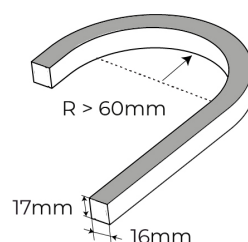

tagra®

tagra-lighting.co.uk

0161 442 1180

orders@tagra-lighting.co.uk

FEATURES & BENEFITS

- Introducing the Top View Pro Plus Neon up to IP68 rated Neon flexible lighting in 16mm x 17mm. Ideal for facades, yachts, ships, stadium lighting, outdoor feature lighting and a level of versatility and flexibility unparalleled on the market.
- High quality, high brightness
- Suitable for indoor and outdoor use
- Salt Water Resistant
  Solvent Resistant
  UV Resistant
  Flame Resistant