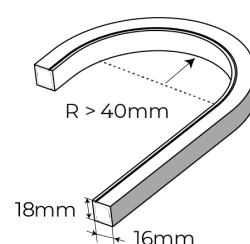

- High quality, high brightness

- Suitable for indoor and outdoor use

- Salt Water Resistant
Solvent Resistant
UV Resistant
Flame Resistant

TECHNICAL INFORMATION

Neon Specifications

SKU Code	TL-NEONSIDE/WW
Voltage	24V
Watts p/M	8W p/M
Colour Temp	Warm White 3000K
Lumens p/M	397LM
LED Chip Type	2835 Epistar
Beam Angle	120°
Max Bend Radius	40mm
CRI	80
Dimensions	18mm x 16mm x 1000mm
IP Rating	IP65
IK Rating	IK08
Cut Points	Every 4.2cm
Operating Temp	-20°C to +45°C
Lifespan	Up to 50000 Hours
Certification	CE, RoHs, UL, Reach
Guarantee	1 Years

Driver Requirements

1 Metre	> 10W
2 Metres	> 20W
3 Metres	> 30W
4 Metres	> 40W
5 Metres	> 50W
6 Metres	> 60W
7 Metres	> 70W
8 Metres	> 80W
9 Metres	> 90W
>14 Metres	> 150W

DESCRIPTION

LED Neon flex is a flexible light tube designed to produce an ambient linear lighting effect and is perfect for single use display lighting. PVC totally diffused, 'no shadow' no spots and flexible.

It's durable IP65 body allows for installations both in and outdoors where light water exposure may occur.

Neon flex can be used in some instances to replicate traditional neon where fragile glass isn't suitable. Neon flex can be run in up to 14 metres using a 24v LED driver. The neon flex is supplied in a 50m drum but we can cut and supply per meter in customised lengths. This side view neon flex is 18mm x 16mm high. Fully dimmable using a dimmable led power supply.